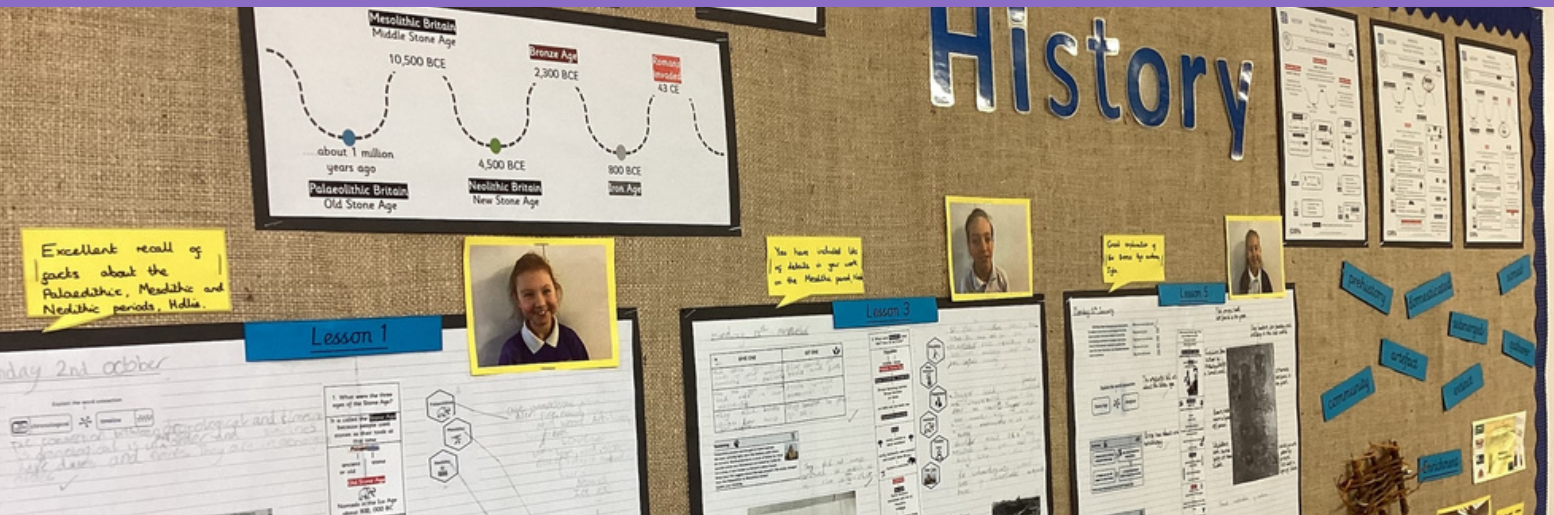

Ditton Lodge

House Points

This Week's House Points Winner is :

- *Palace House -*
- *Tattersalls House -*
- *Severals House -*
- *Hyperion House -*